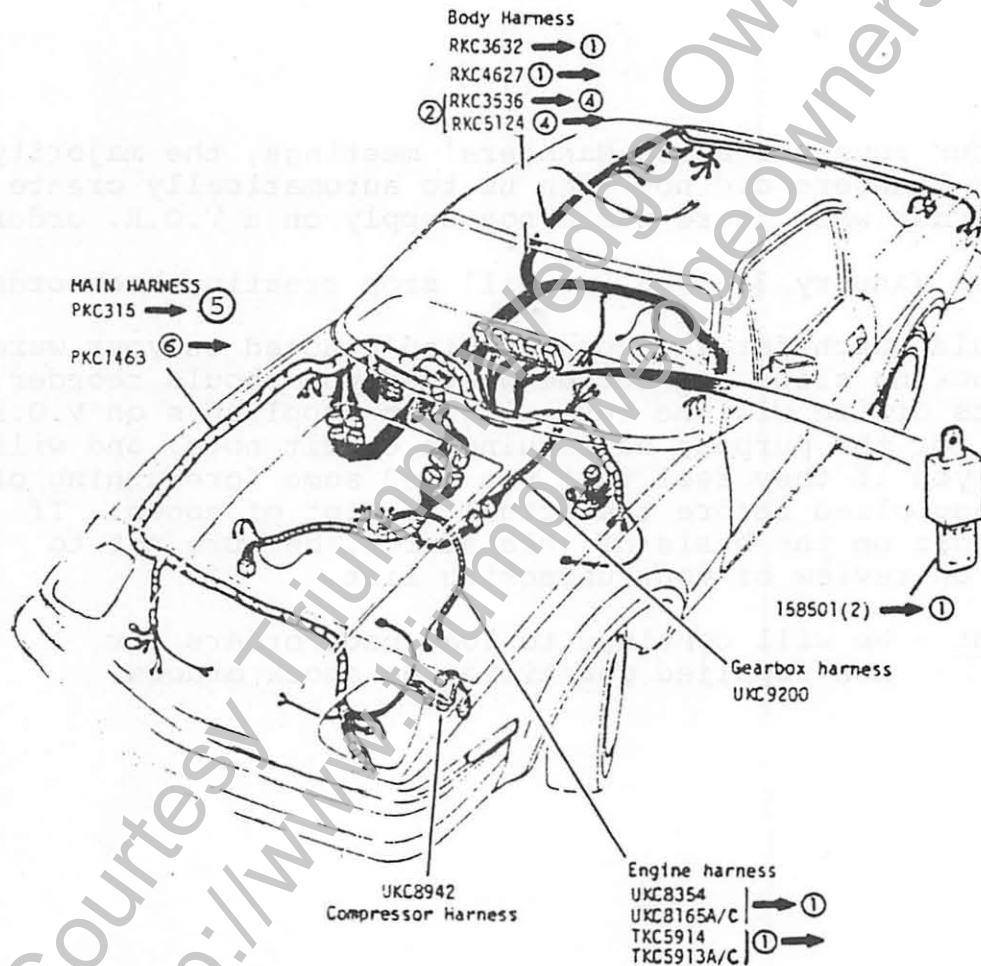

Parts and Accessories INFORMATION Bulletin

82-IB-98
December 1982

SUBJECT: MAIN HARNESS

MODELS: Triumph TR8
Carburetor Models Only

The fiche is in error regarding the main harness for the TR8 carbureted model.

Please refer to this bulletin before ordering.

①	VIN 200001	④	VIN 404879
②	CONVERTIBLE	⑤	VIN 402026
③	HEATER	⑥	VIN 402027

Parts Sales & Marketing Department. DW/pt